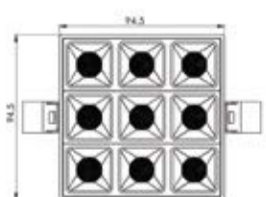

GLOWNEST TL 9 HEAD