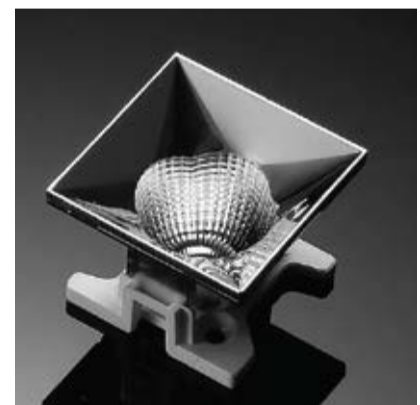

AE-030A-FW
Beam Angle: Flood 60°