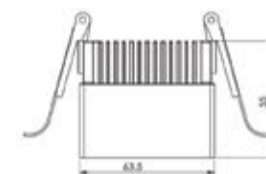

L70 @50,000h

Types

Recessed

Single Line Diagram

GLOWNEST TL 1 HEAD

GLOWNEST TL 2 HEAD

GLOWNEST TL 3 HEAD

GLOWNEST TL 4 HEAD

CRI ≥ 90

TUNABLE
WHITE

GLOWNEST TRIMLESS

GLOWNEST TRIMLESS 1 HEAD

System Power	Dimension
2W	LXW- 33.5X33.5mm, Height- 55mm

GLOWNEST TRIMLESS 2 HEAD

System Power	Dimension
4W	LXW- 63.5X33.5mm Height- 55mm

GLOWNEST TRIMLESS 3 HEAD

System Power	Dimension
6W	LXW- 93.5X33.5mm Height- 55mm

GLOWNEST TRIMLESS 4 HEAD

System Power	Dimension
6W	LXW- 70X70mm Height- 55mm

GLOWNEST TRIMLESS 5 HEAD

System Power	Dimension
10W	LXW- 153.5X33.5mm Height- 55mm