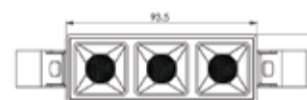

L70 @50,000h

Types

Recessed

Single Line Diagram

GLOWNEST TL 1 HEAD

GLOWNEST TL 2 HEAD

GLOWNEST TL 3 HEAD

GLOWNEST TL 4 HEAD

System Power	Dimension
6W	LXW- 93.5X33.5mm Height- 55mm

GLOWNEST TRIMLESS 4 HEAD

System Power	Dimension
6W	LXW- 70X70mm Height- 55mm

GLOWNEST TRIMLESS 5 HEAD

System Power	Dimension
10W	LXW- 153.5X33.5mm Height- 55mm