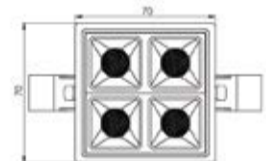

L70 @50,000h

Types

Recessed

Single Line Diagram

GLOWNEST TL 1 HEAD

GLOWNEST TL 2 HEAD

GLOWNEST TL 3 HEAD

GLOWNEST TL 4 HEAD

CRI ≥ 90

TUNABLE
WHITE

GLOWNEST TRIMLESS

GLOWNEST TRIMLESS 1 HEAD

System Power	Dimension
2W	LXW- 33.5X33.5mm, Height- 55mm

GLOWNEST TRIMLESS 2 HEAD

System Power	Dimension
4W	LXW- 63.5X33.5mm Height- 55mm

GLOWNEST TRIMLESS 3 HEAD

System Power	Dimension
6W	LXW- 93.5X33.5mm Height- 55mm

GLOWNEST TRIMLESS 4 HEAD

System Power	Dimension
6W	LXW- 70X70mm Height- 55mm

GLOWNEST TRIMLESS 5 HEAD

System Power	Dimension
10W	LXW- 153.5X33.5mm Height- 55mm