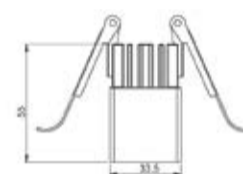

L70 @50,000h

Types

Recessed

Single Line Diagram

GLOWNEST TL 1 HEAD

GLOWNEST TL 2 HEAD

GLOWNEST TL 3 HEAD

GLOWNEST TL 4 HEAD

CRI ≥ 90

TUNABLE
WHITE

GLOWNEST TRIMLESS

GLOWNEST TRIMLESS 1 HEAD

System Power	Dimension
2W	LXW- 33.5X33.5mm, Height- 55mm

GLOWNEST TRIMLESS 2 HEAD

System Power	Dimension
4W	LXW- 63.5X33.5mm Height- 55mm

GLOWNEST TRIMLESS 3 HEAD

System Power	Dimension
6W	LXW- 93.5X33.5mm Height- 55mm

GLOWNEST TRIMLESS 4 HEAD

System Power	Dimension
6W	LXW- 70X70mm Height- 55mm

GLOWNEST TRIMLESS 5 HEAD

System Power	Dimension
10W	LXW- 153.5X33.5mm Height- 55mm

GLOWNEST TRIMLESS 9 HEAD

System Power	Dimension
15W	LXW- 94.5X94.5mm Height- 55mm

Order Options

CCT (Colour Temperature)

3000K

4000K

5700K

Tunable White 2700K-6500K