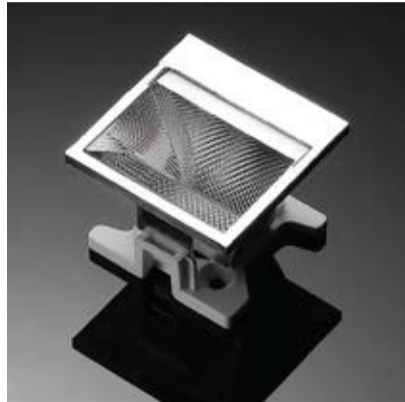

GLOWNEST TL 5 HEAD

GLOWNEST TL 9 HEAD

GLOWNEST TRIMLESS

Glownest Trimless Downlight features has:

- Luminaire housing of die cast aluminium
- Recessed spotlight with effortless installation
- Premium powder coated finish
- Optical PC reflector
- Technology for maximum efficiency
- Zero multiple shadows
- LED with effective colour rendering
- Overflowing colours with soft light and shadow
- Interpretation of the real environment light and colours
- High colour rendering

DALI+

Mounting

Recessed

Material Colour

RAL As Per Request

Optics Options

AE-030A-WW
Beam Angle- Wall Washer

AE-150A-FF
Beam Angle- Flood 40°

AE-150A-FW
Beam Angle- Flood 60°

AE-150A-RWW
Beam Angle- Square 55°*55°

AE-150A-RFL
Beam Angle- Rectangular 40°*65°

AE-150A-FW
Beam Angle- Wall Washer

AE-030A-RFL
Beam Angle- Rectangular 40°*65°

AE-030A-RFL
Beam Angle: Square 55°*55°